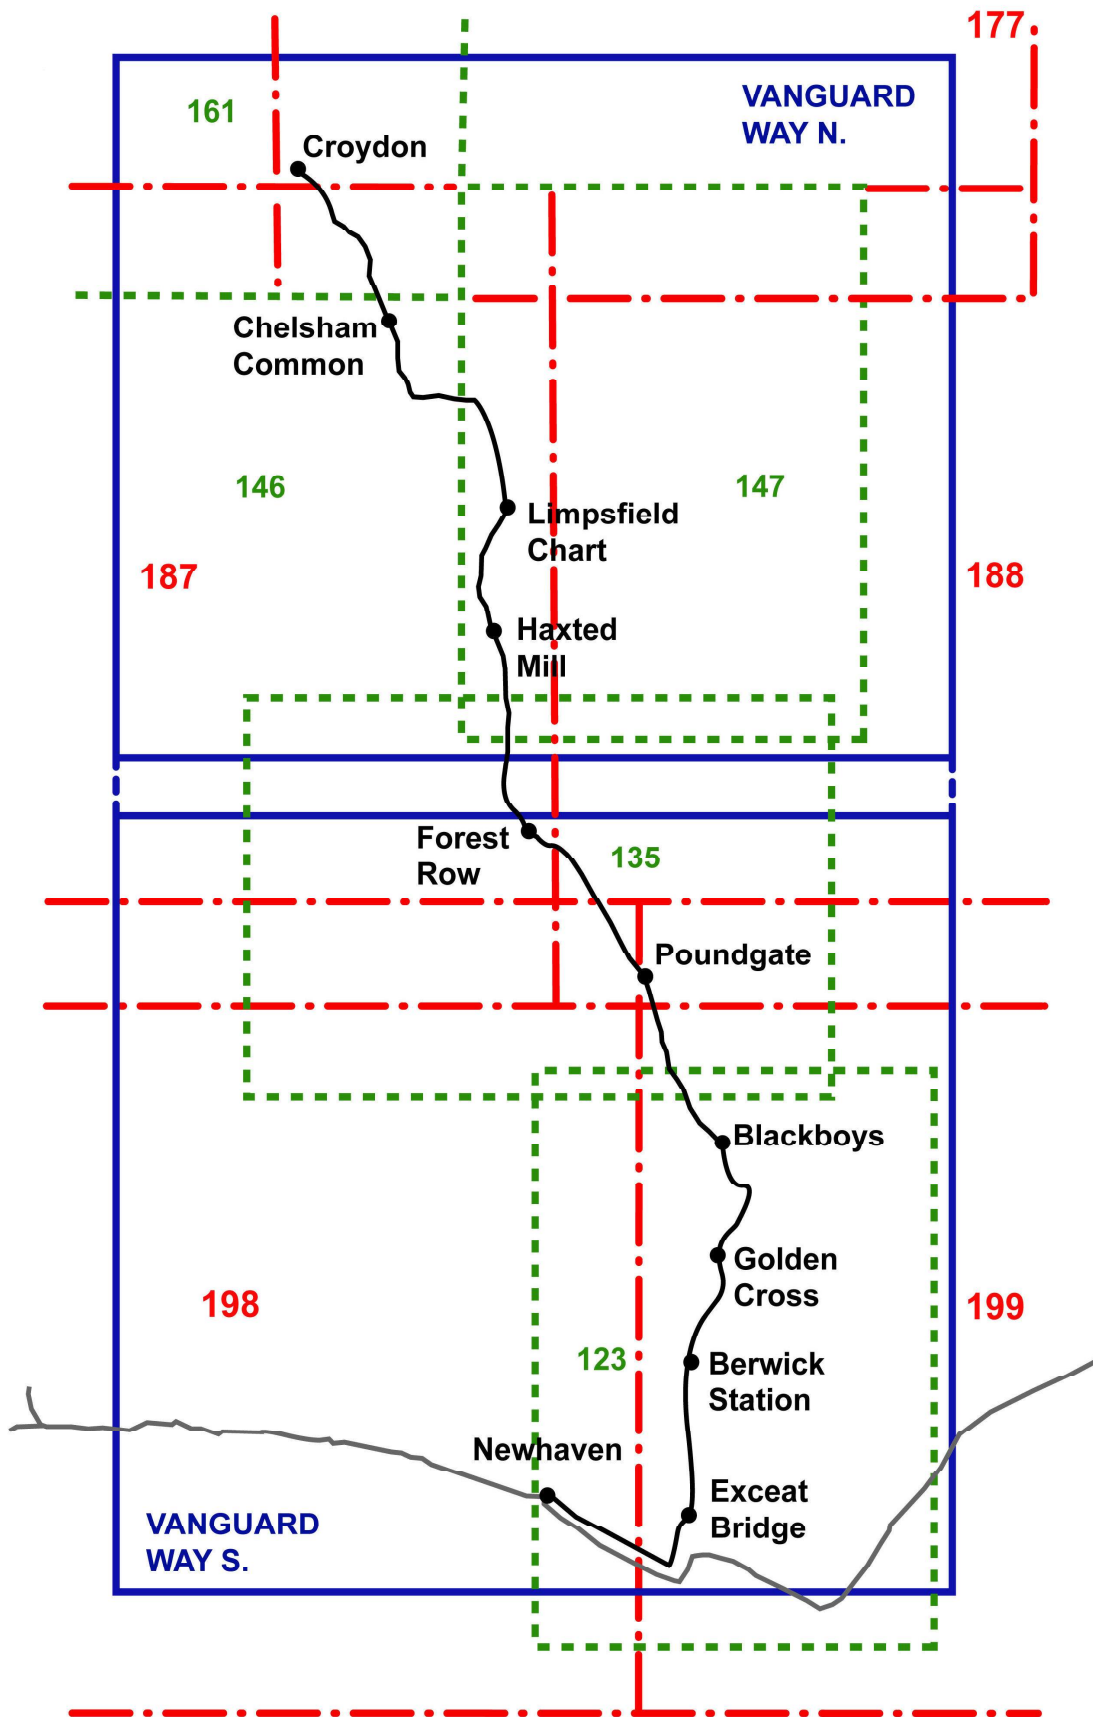

Ordnance Survey Maps Covering The Vanguard Way

Key to Ordnance Survey Maps

= OS Landranger 1:50,000

= OS Explorer 1:25,000

= OS Select 1:50,000